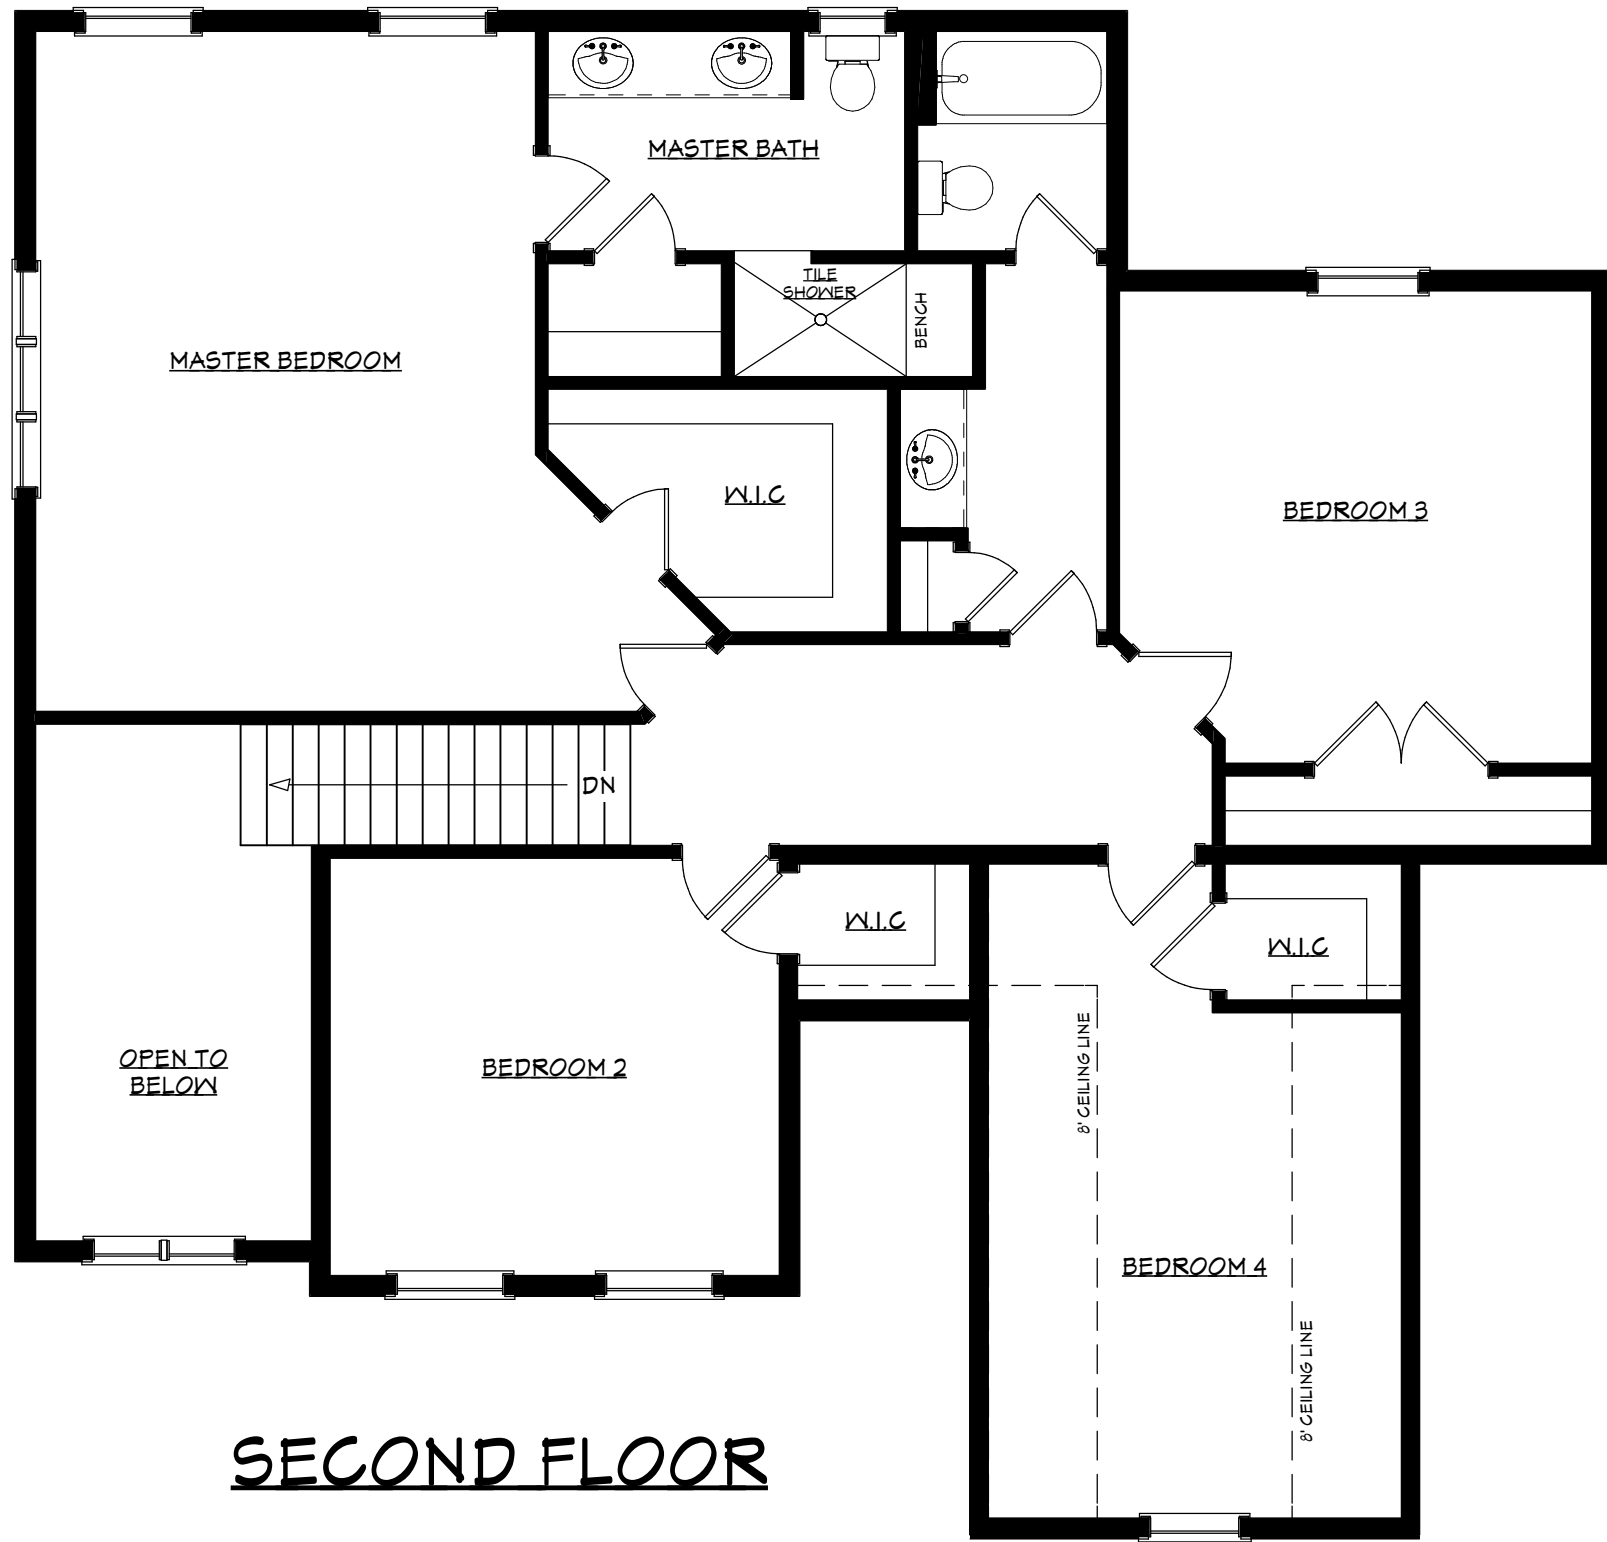

**FIRST FLOOR**

MODEL:	TOTAL SQ/FT:
MAPLE	2,630

**SECOND FLOOR**

MODEL:	TOTAL SQ/FT:
MAPLE	2,630