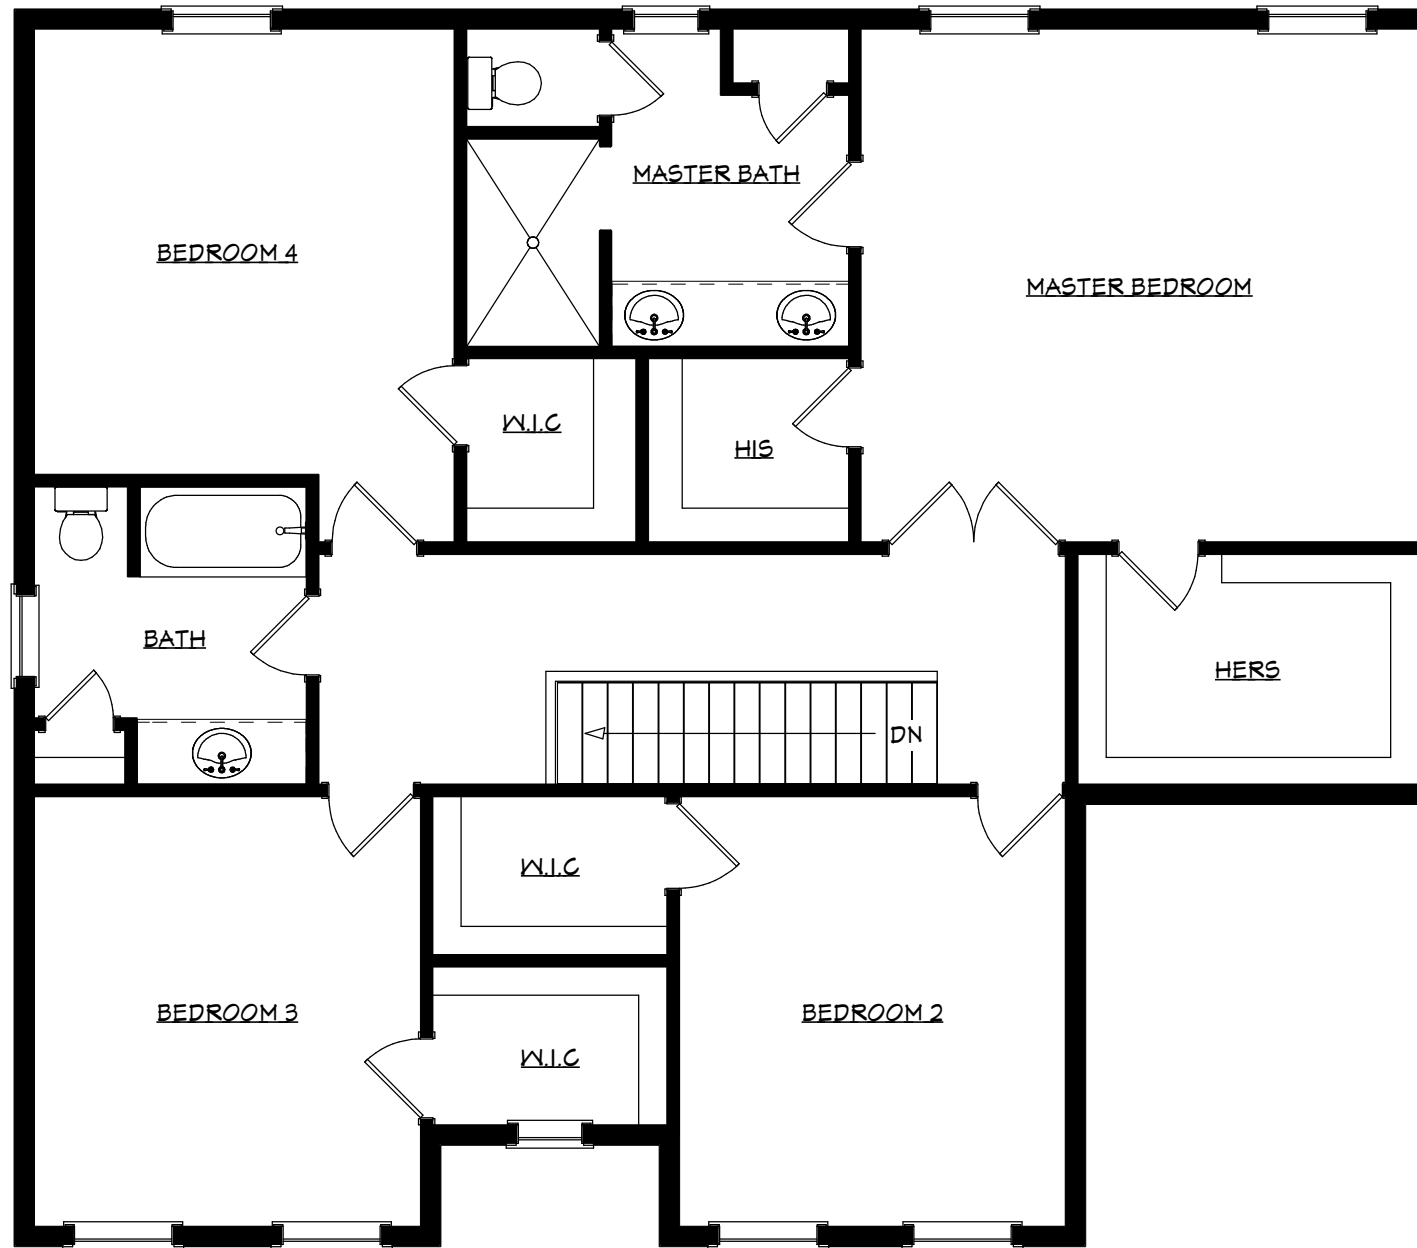

FIRST FLOOR

MODEL:	TOTAL SQ/FT:
WALNUT	2,710

SECOND FLOOR

MODEL:	TOTAL SQ/FT:
WALNUT	2,710